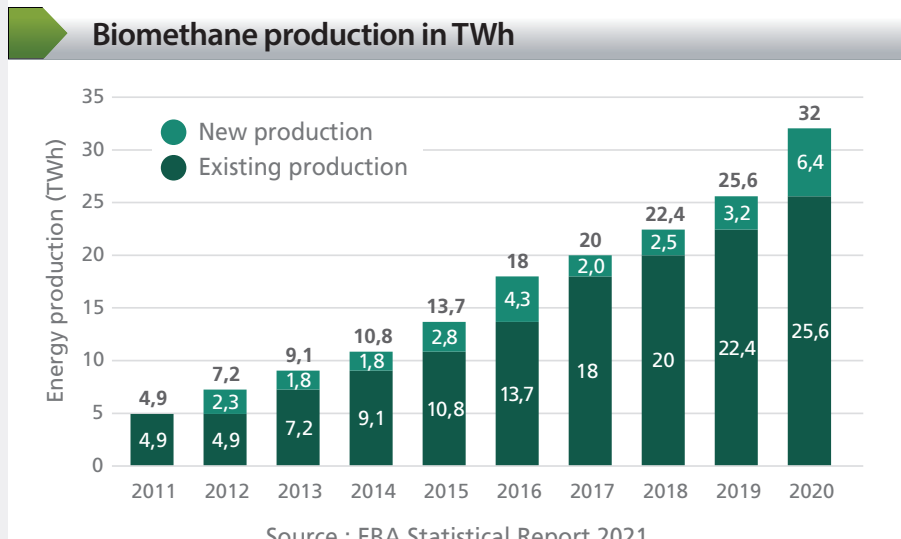

EUROPEAN BIOMETHANE MAP

INFRASTRUCTURE FOR BIOMETHANE PRODUCTION 2021

BIOMETHANE DATA LEGEND

Country - Facility number

- Plant injecting into / connected to the grid
- Plant not injecting into / connected to the grid
- Grid connection status not known

AF-1 Asten / Linz 450 2016

Start of operation

Biomethane Production Capacity (m³/h)

Location of biomethane production facility

MAP LEGEND

- European country producing biomethane
- Not producing biomethane / no data available

Cross-border / Interconnection points

- operational
- planned

Cross-border interconnection point

- Intra-country or intra balancing zone point

Gas Reserve areas

- drilling platform
- gas field