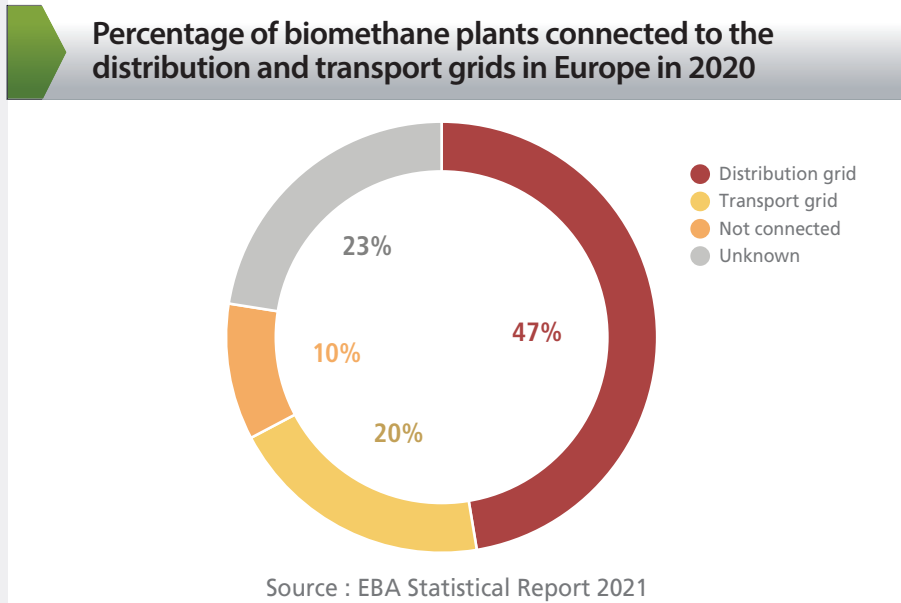

EUROPEAN BIOMETHANE MAP

INFRASTRUCTURE FOR BIOMETHANE PRODUCTION 2021

BIOMETHANE DATA LEGEND

Country - Facility number

- Plant injecting into / connected to the grid
- Plant not injecting into / connected to the grid
- Grid connection status not known

AF-1 Asten / Linz 450 2016

Start of operation

Biomethane Production Capacity (m³/h)

Location of biomethane production facility

MAP LEGEND

- European country producing biomethane
- Not producing biomethane / no data available

Cross-border / Interconnection points

- operational
- planned

Cross-border interconnection point

- Intra-country or intra balancing zone point

Gas Reserve areas

- drilling platform
- gas field